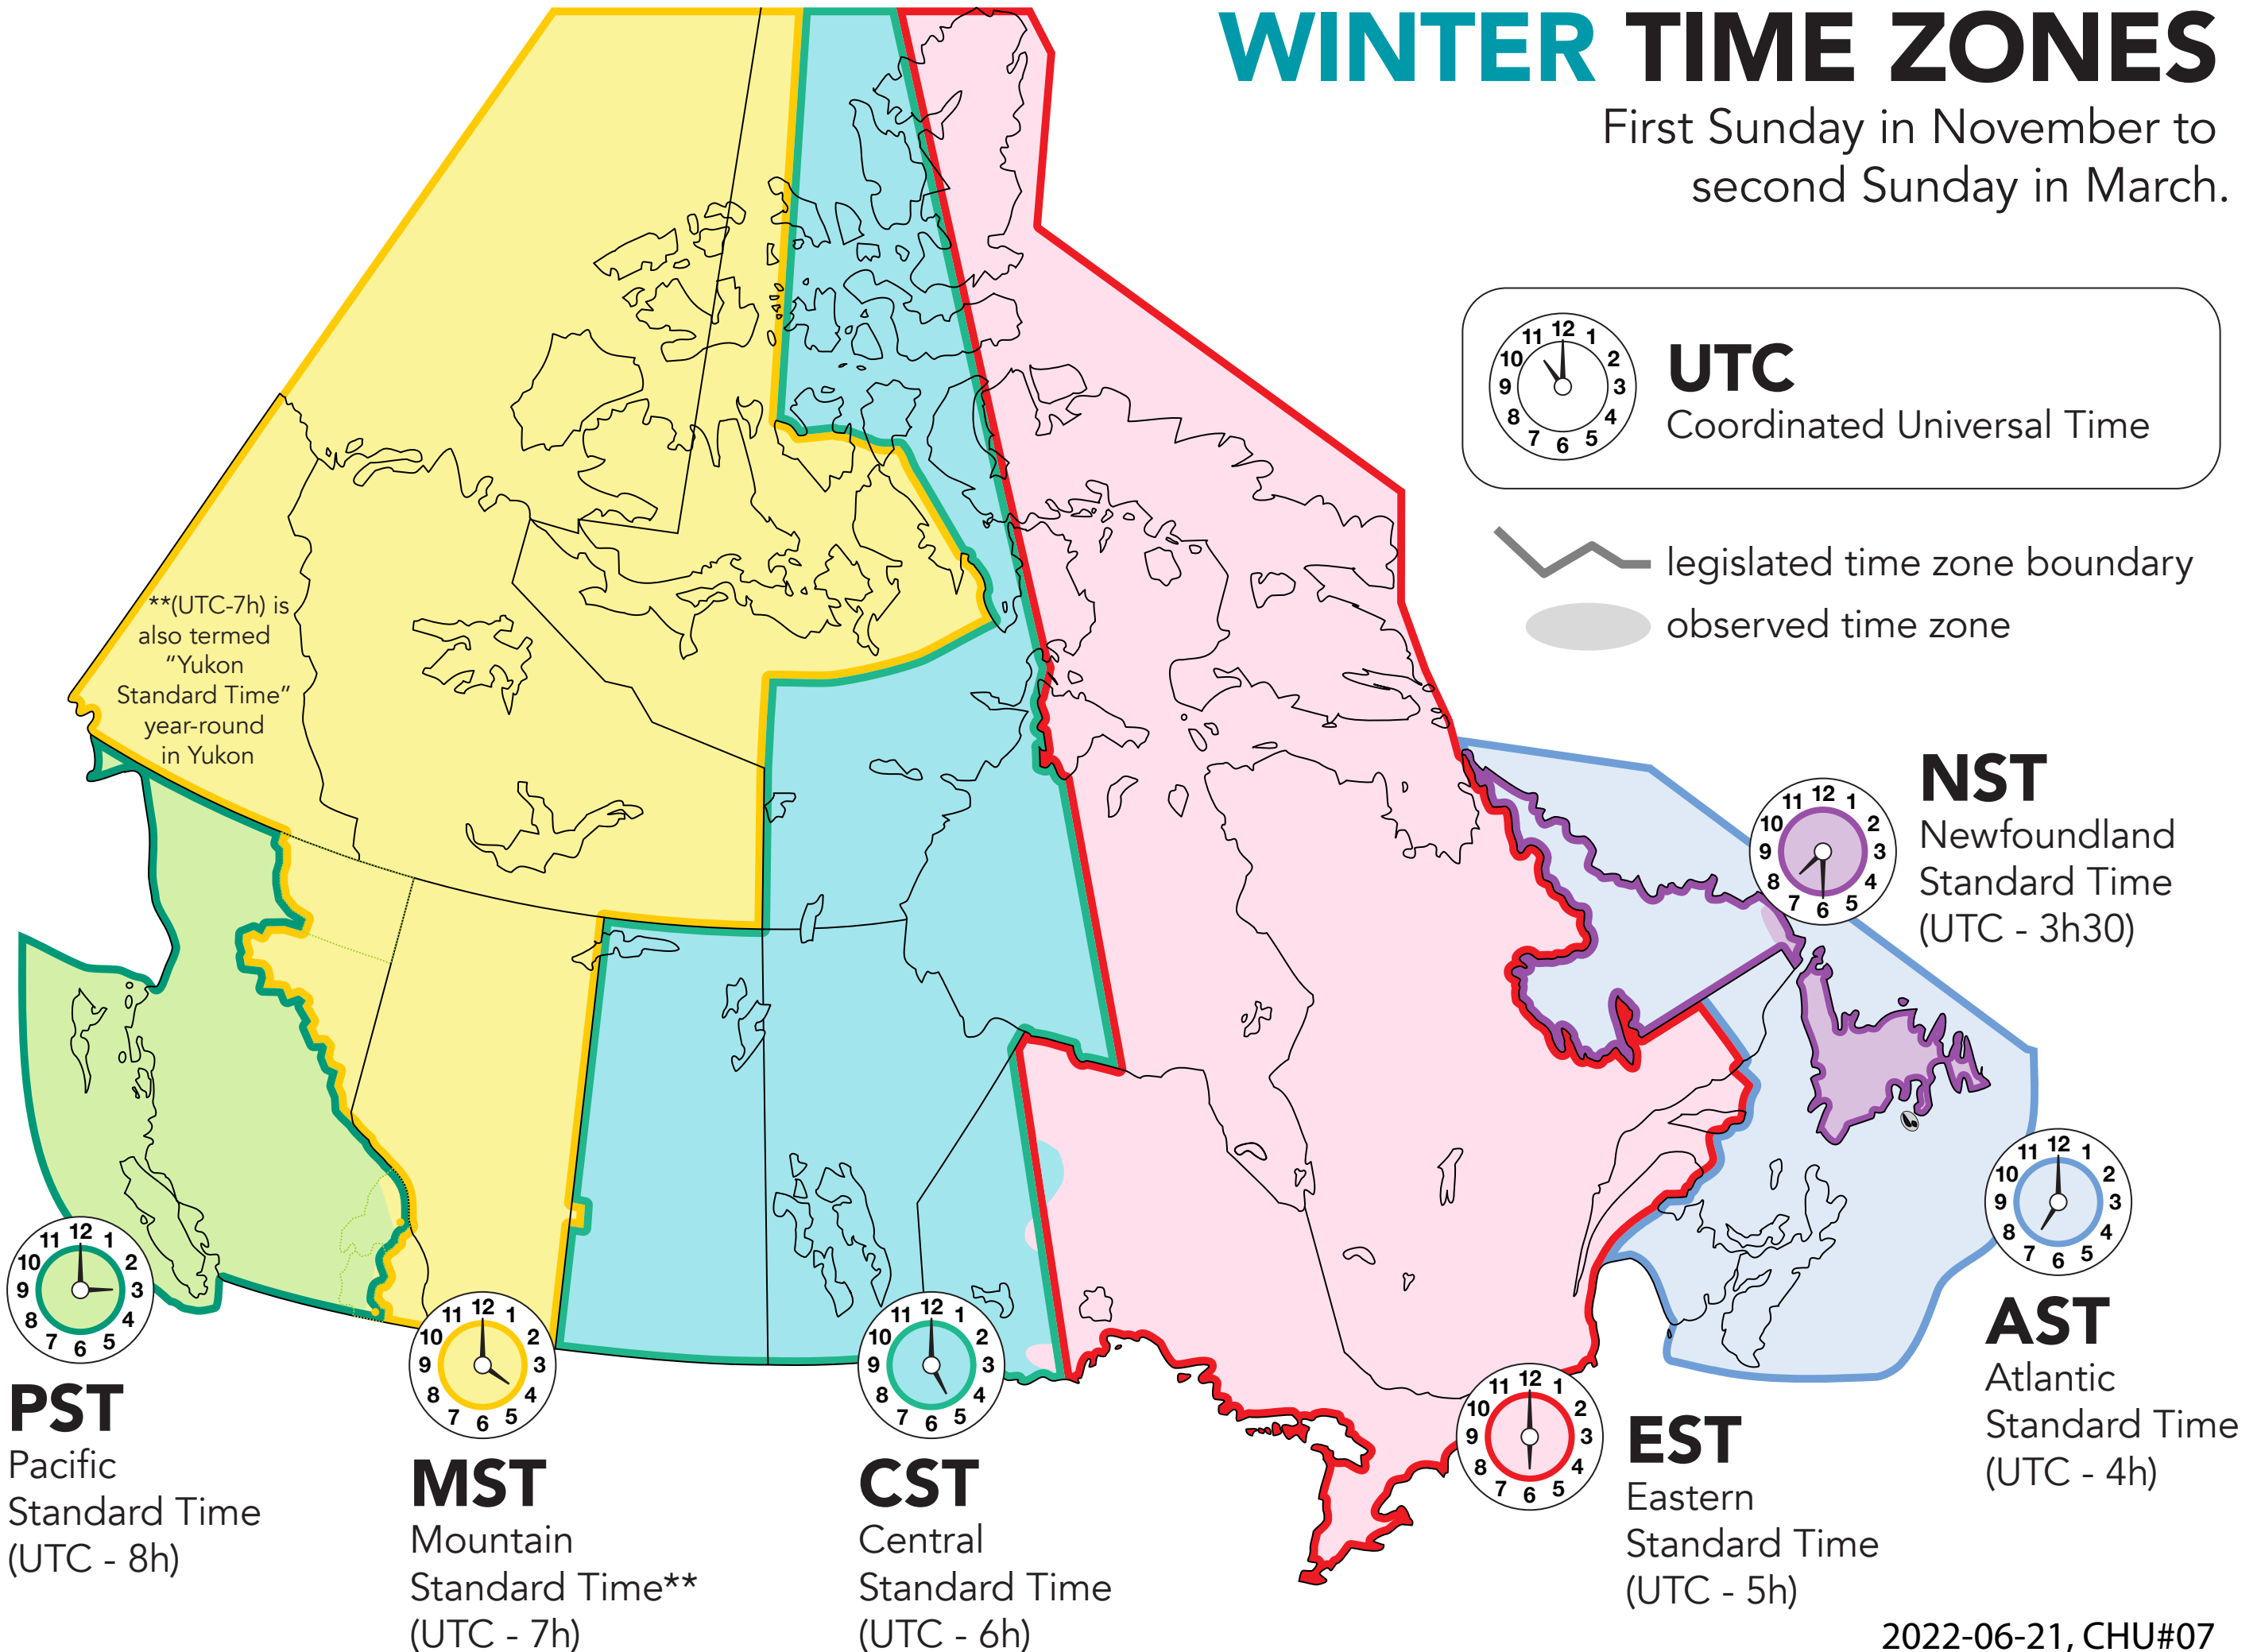

# WINTER TIME ZONES

First Sunday in November to  
second Sunday in March.

**UTC**  
Coordinated Universal Time

 legislated time zone boundary  
 observed time zone

2022-06-21, CHU#07