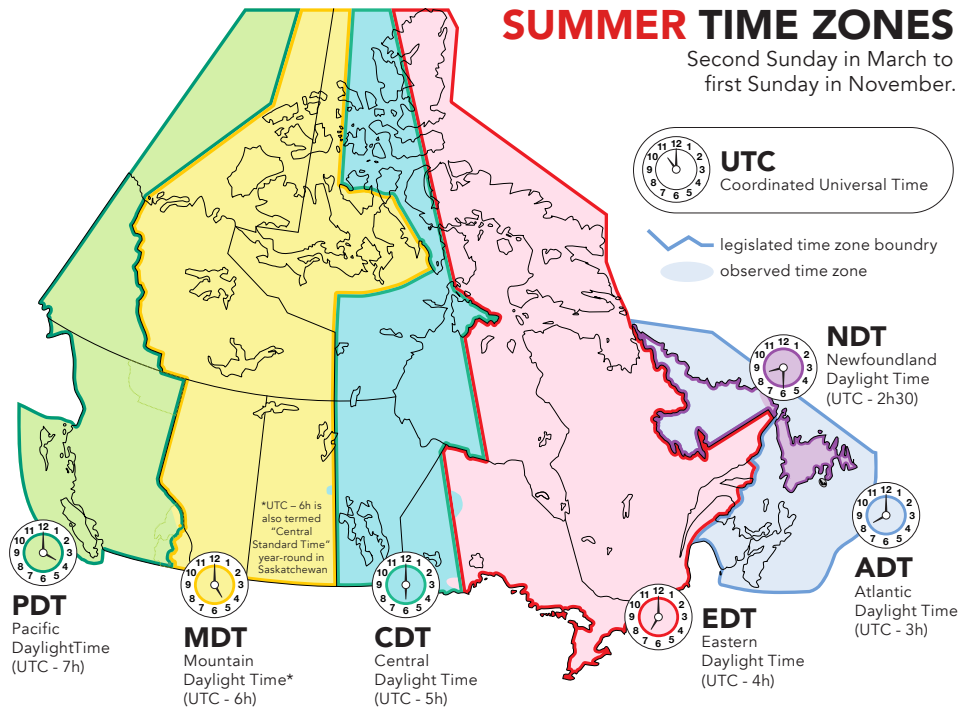

## SUMMER TIME ZONES

Second Sunday in March to first Sunday in November.

— legislated time zone boundary  
 ○ observed time zone

## WINTER TIME ZONES

First Sunday in November to second Sunday in March.

— legislated time zone boundary  
 ○ observed time zone

2017-01-30, CHU#06