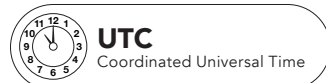

## SUMMER TIME ZONES

Second Sunday in March to first Sunday in November.

— legislated time zone boundary  
 ○ observed time zone