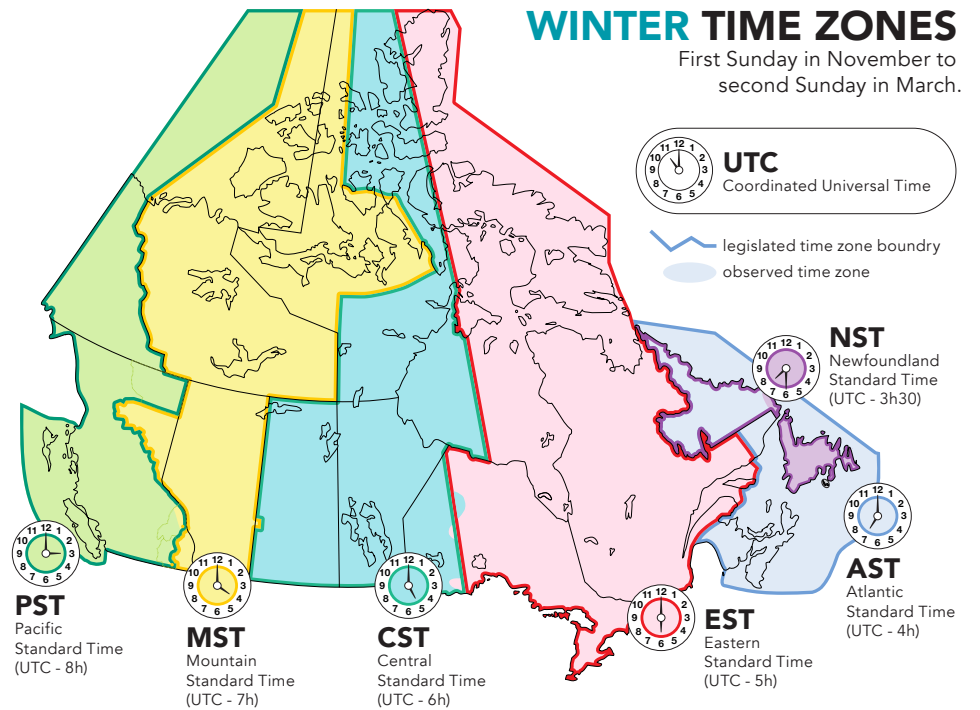

## SUMMER TIME ZONES

Second Sunday in March to first Sunday in November.

— legislated time zone boundary  
 ○ observed time zone

## WINTER TIME ZONES

First Sunday in November to second Sunday in March.

— legislated time zone boundary  
 ○ observed time zone

2017-01-30, CHU#06